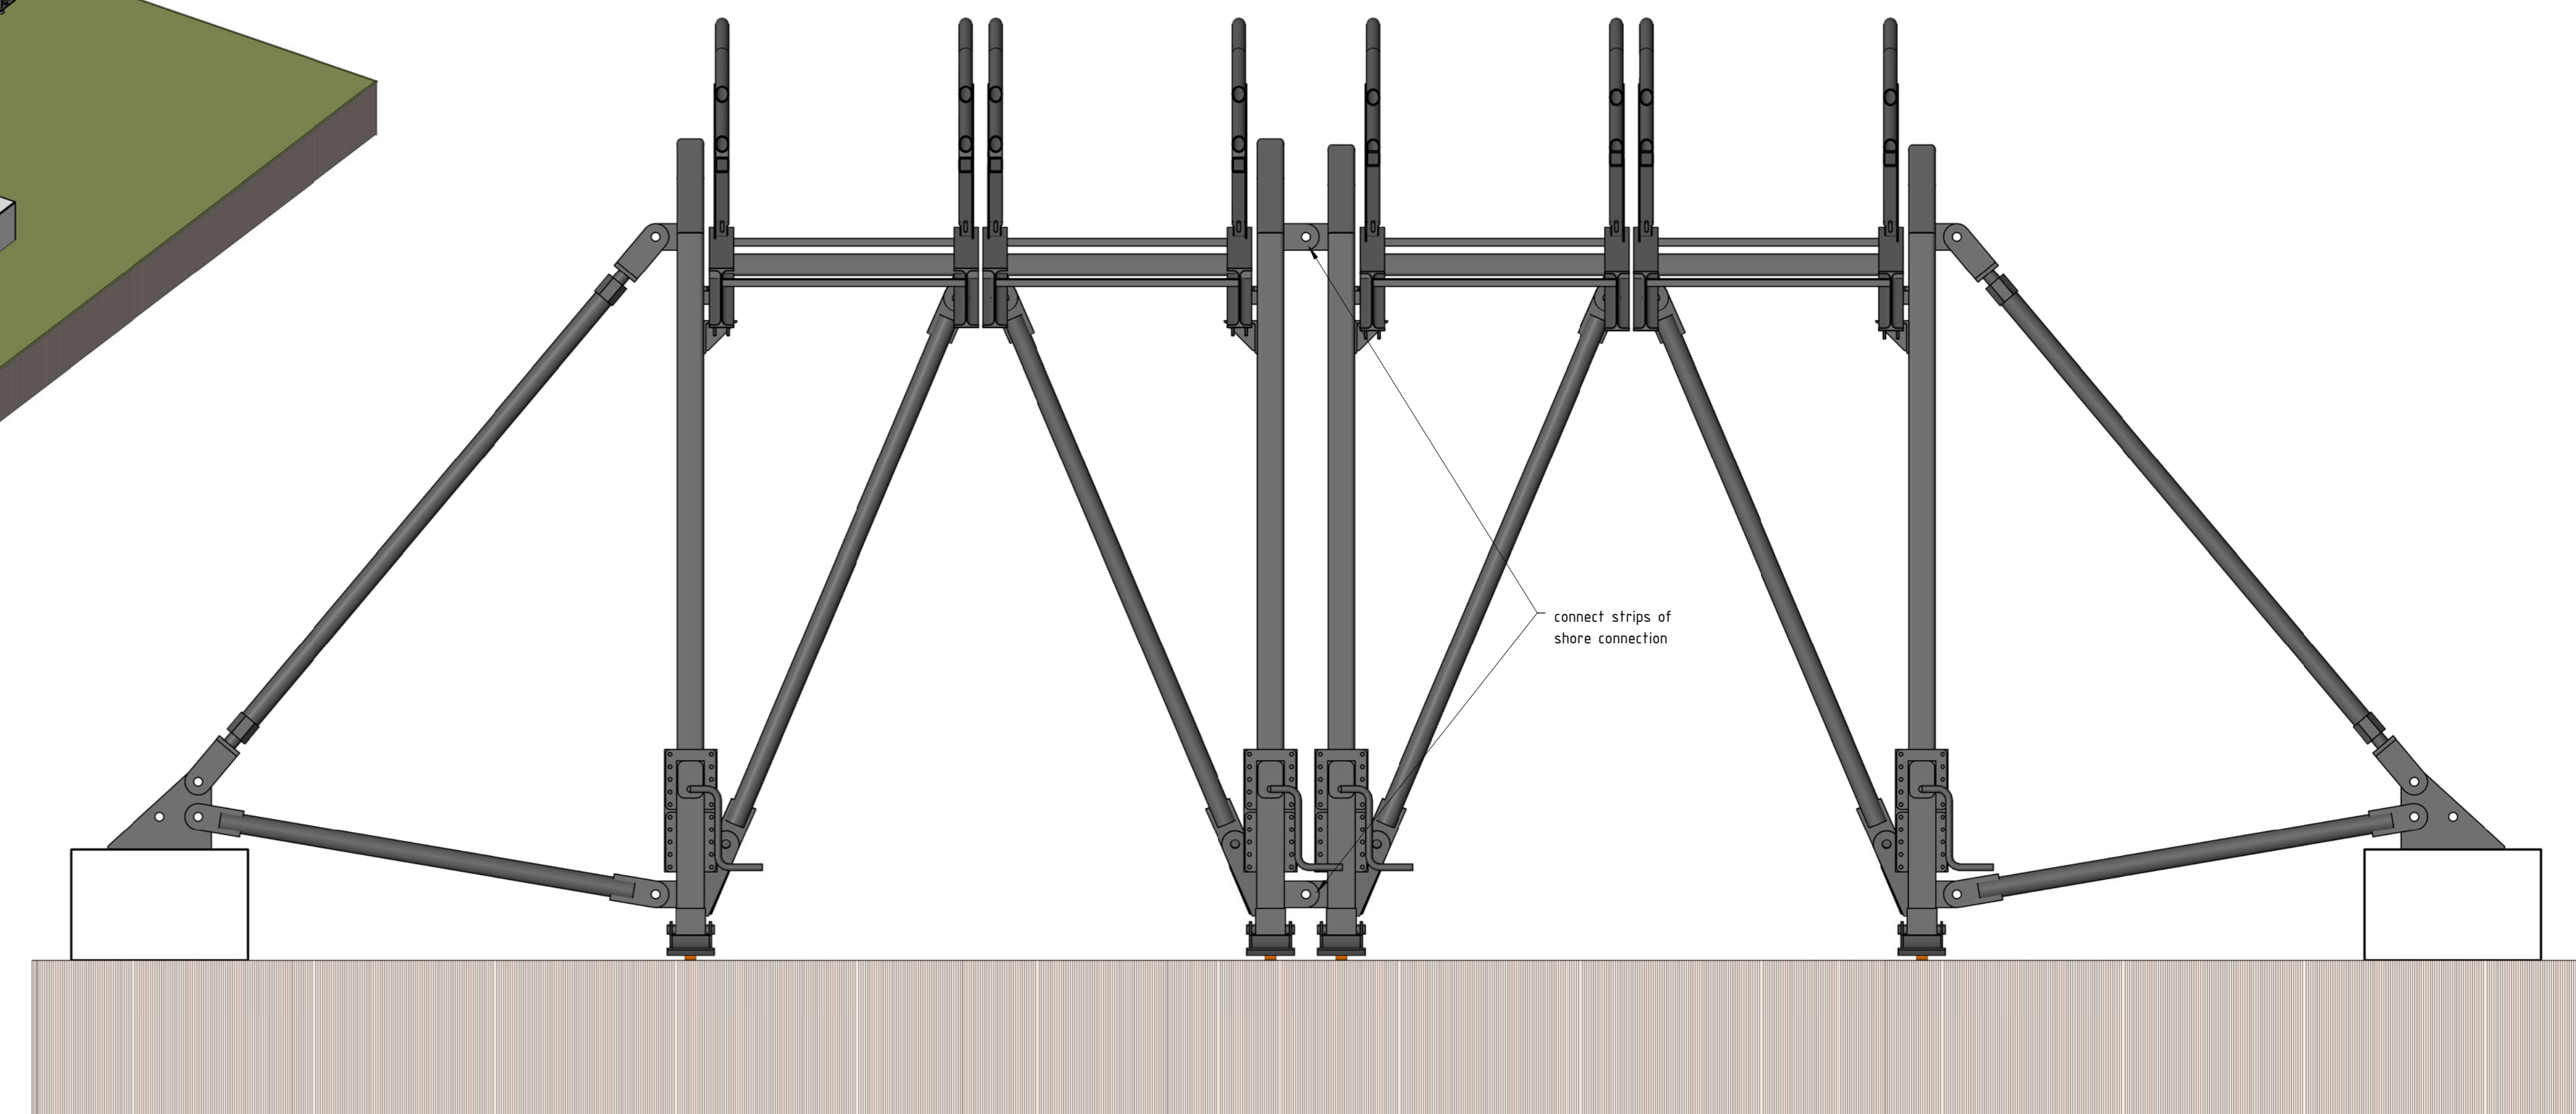

1 Top view of two EventBridge with stairways parallel to the body
scale

2 Front view of two EventBridge with stairways parallel to the body
scale

3 Isometric view of two EventBridge with stairways parallel to the body
scale

4 Detail front view of two EventBridge with stairways parallel to the body
scale

Projectnummer	RH000059	Client	EventBridge bv
Identificatienummer	003-FB-AU-00001		
Version	2.0		
Versiedatum	14-06-2013		
Documentstatus	released		
Client size	AD		
Scale	1:50		
Drawn by	P.J. van Dijk		
Scale number			
Projectleader	ir. S.H.F.M. Taxis		
Checked by	ir. ing. H.J. van Lint		
Division RM-IS-CO Department CO Postbus 2855 3500 GW Utrecht		Two erected EventBridge with stairways parallel to the body 003	