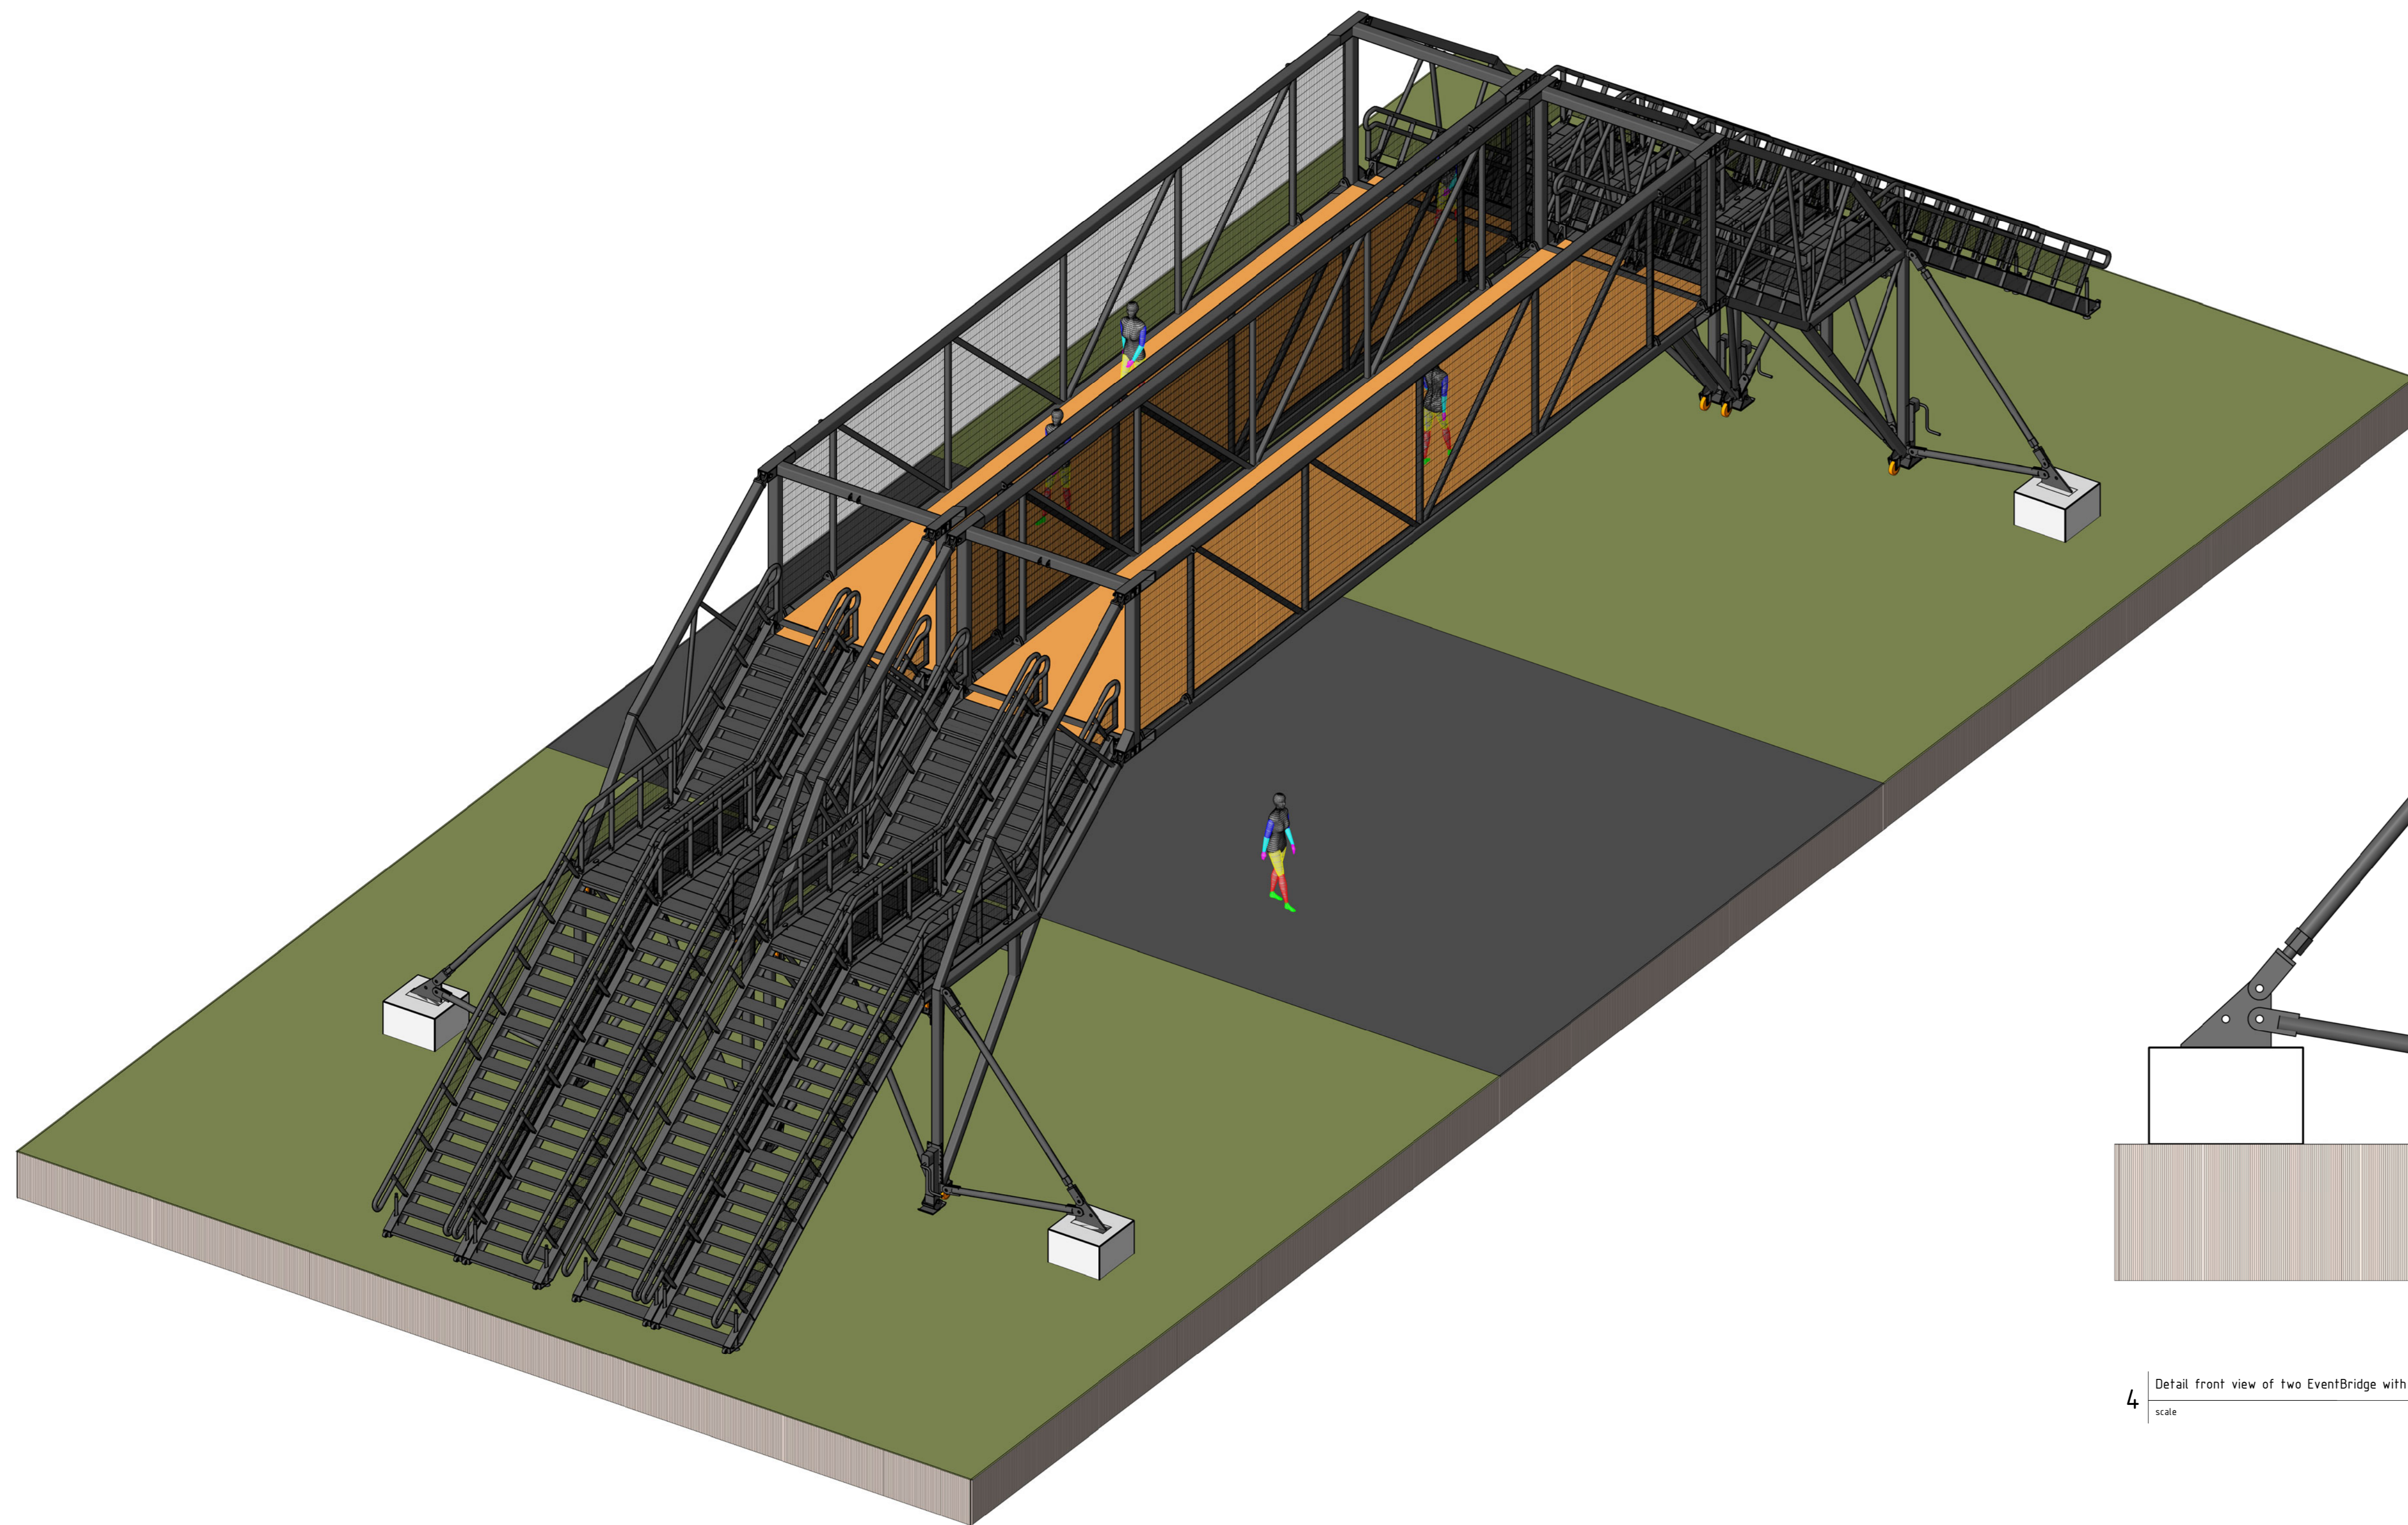

1 Top view of two EventBridge with stairways parallel to the body
scale

2 Front view of two EventBridge with stairways parallel to the body
scale

3 Isometric view of two EventBridge with stairways parallel to the body
scale

4 Detail front view of two EventBridge with stairways parallel to the body
scale

Projectnummer	RH000059	Client	EventBridge bv
Identificatienummer	003-FB-AU-00001		
Version	2.0		
Versiedatum	14-06-2013		
Documentstatus	released		
Client size	AD		
Scale	1:50		
Drawn by	P.J. van Dijk		
Scale number			
Projectleader	ir. S.H.F.M. Taxis		
Checked by	ir. ing. H.J. van Lint		
Division RM-IS-CO Department CO Postbus 2855 3500 GW Utrecht		Two erected EventBridge with stairways parallel to the body 003	