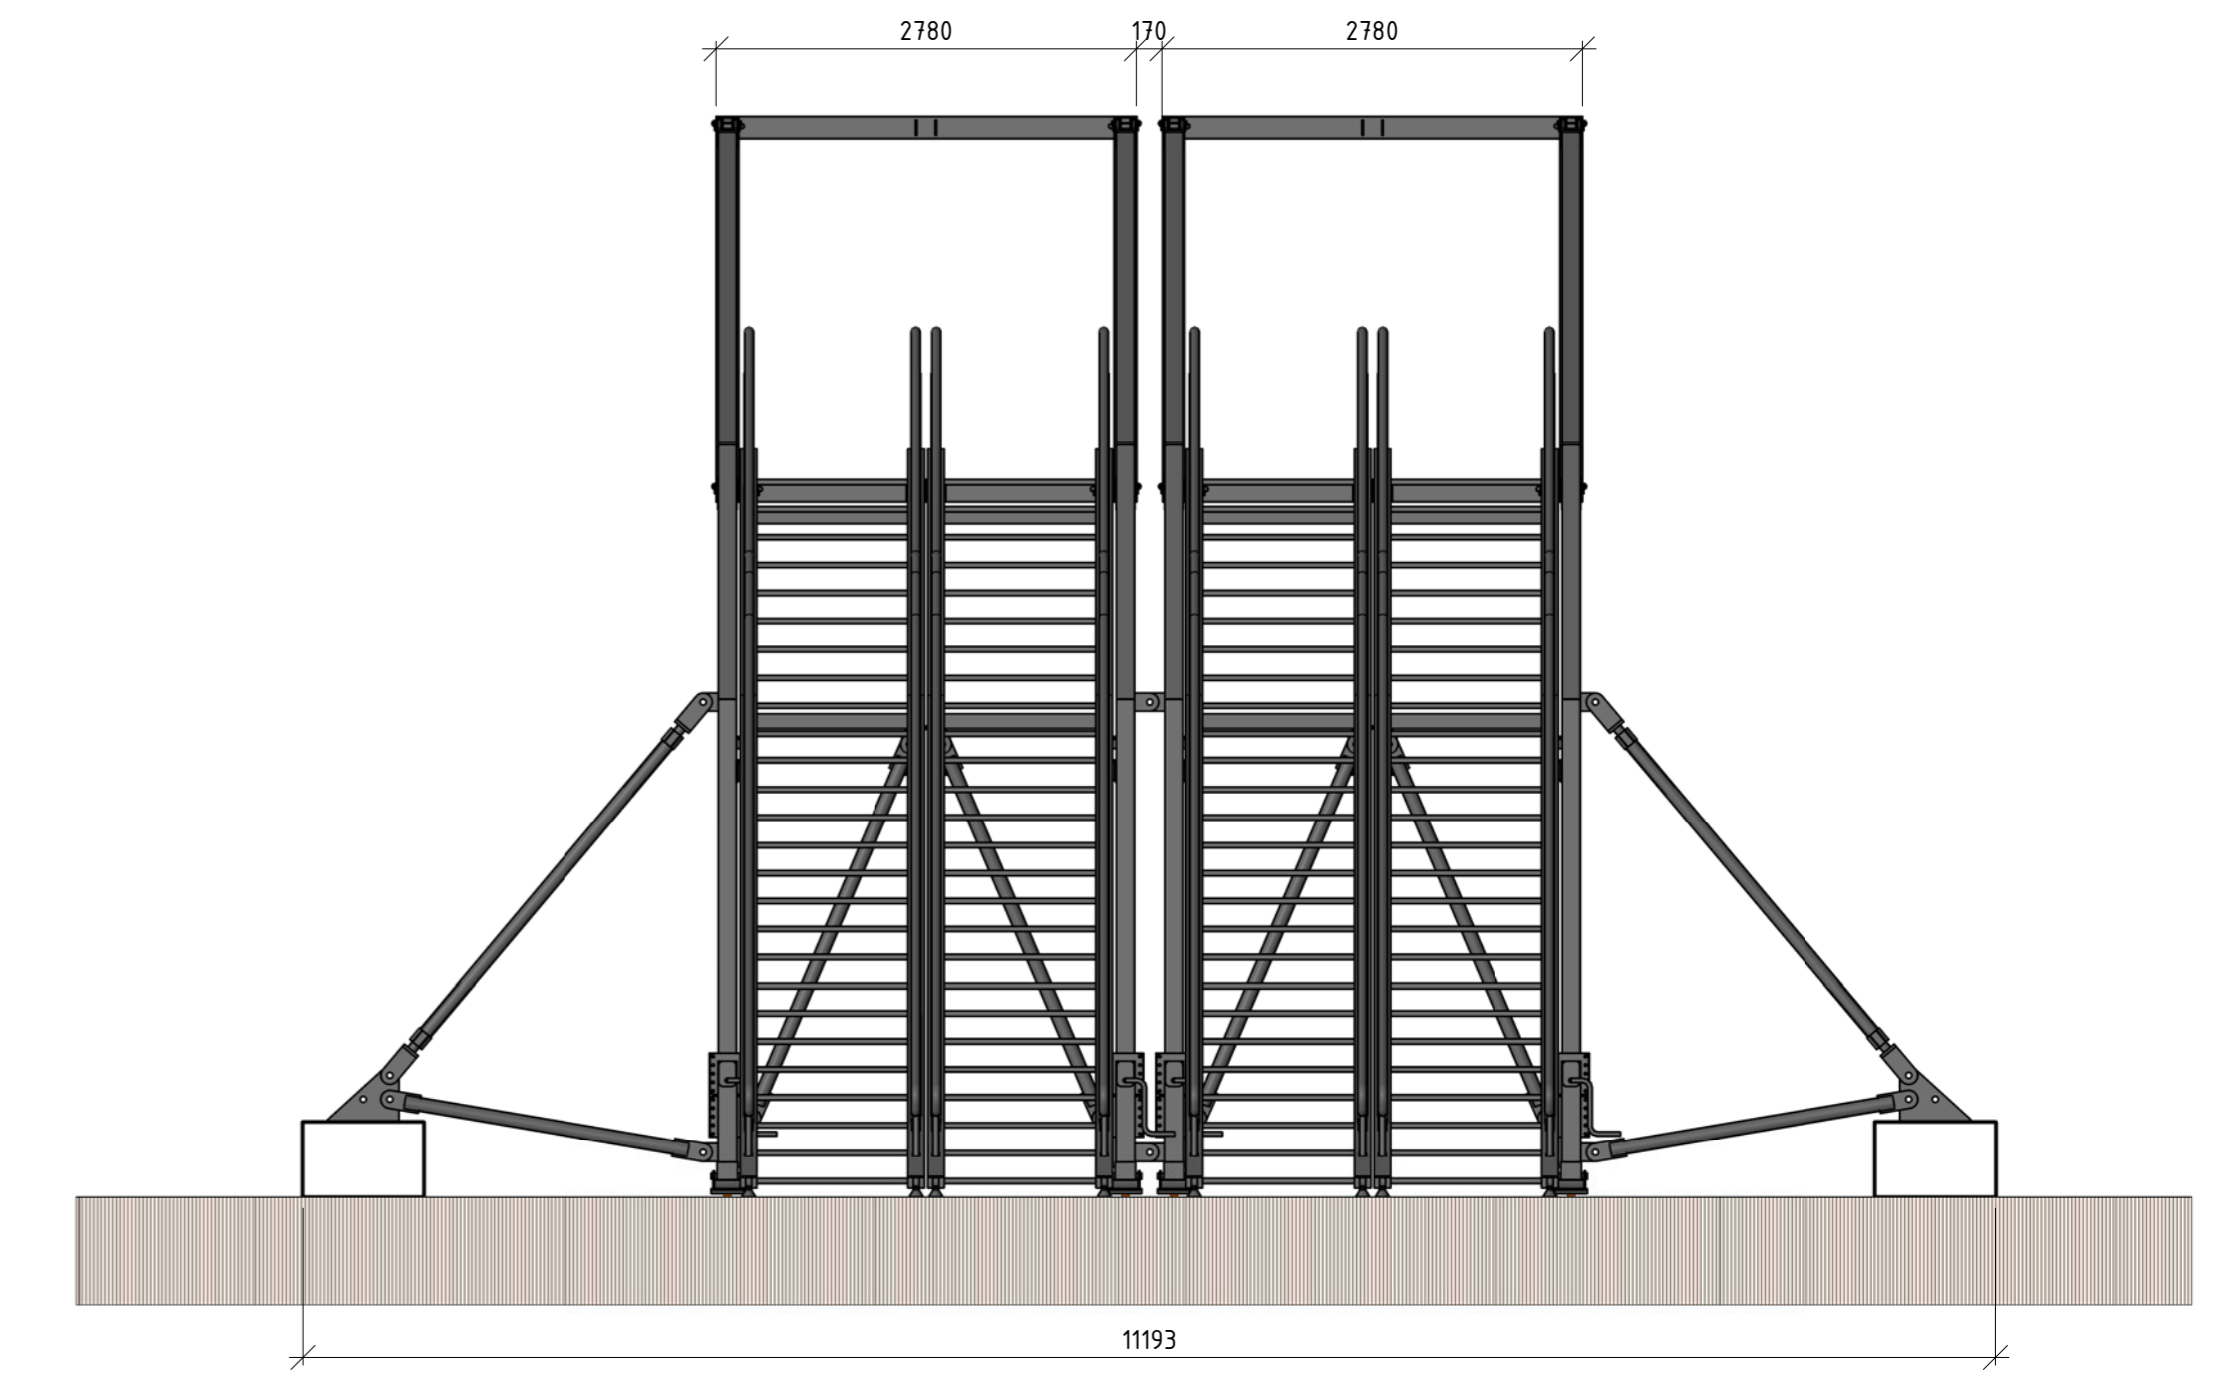

1 Top view of two EventBridge with stairways parallel to the body
scale

2 Front view of two EventBridge with stairways parallel to the body
scale

3 Isometric view of two EventBridge with stairways parallel to the body
scale

4 Detail front view of two EventBridge with stairways parallel to the body
scale

Projectnummer	RH000059	Client	EventBridge bv
Identificatienummer	003-FB-AU-00001		
Version	2.0		
Versiedatum	14-06-2013		
Documentstatus	released		
Client size	AD		
Scale	1:50		
Drawn by	P.J. van Dijk		
Scale number			
Projectleader	ir. S.H.F.M. Taxis		
Checked by	ir. ing. H.J. van Lint		
Division RM-IS-CO Department CO Postbus 2855 3500 GW Utrecht		Two erected EventBridge with stairways parallel to the body 003	