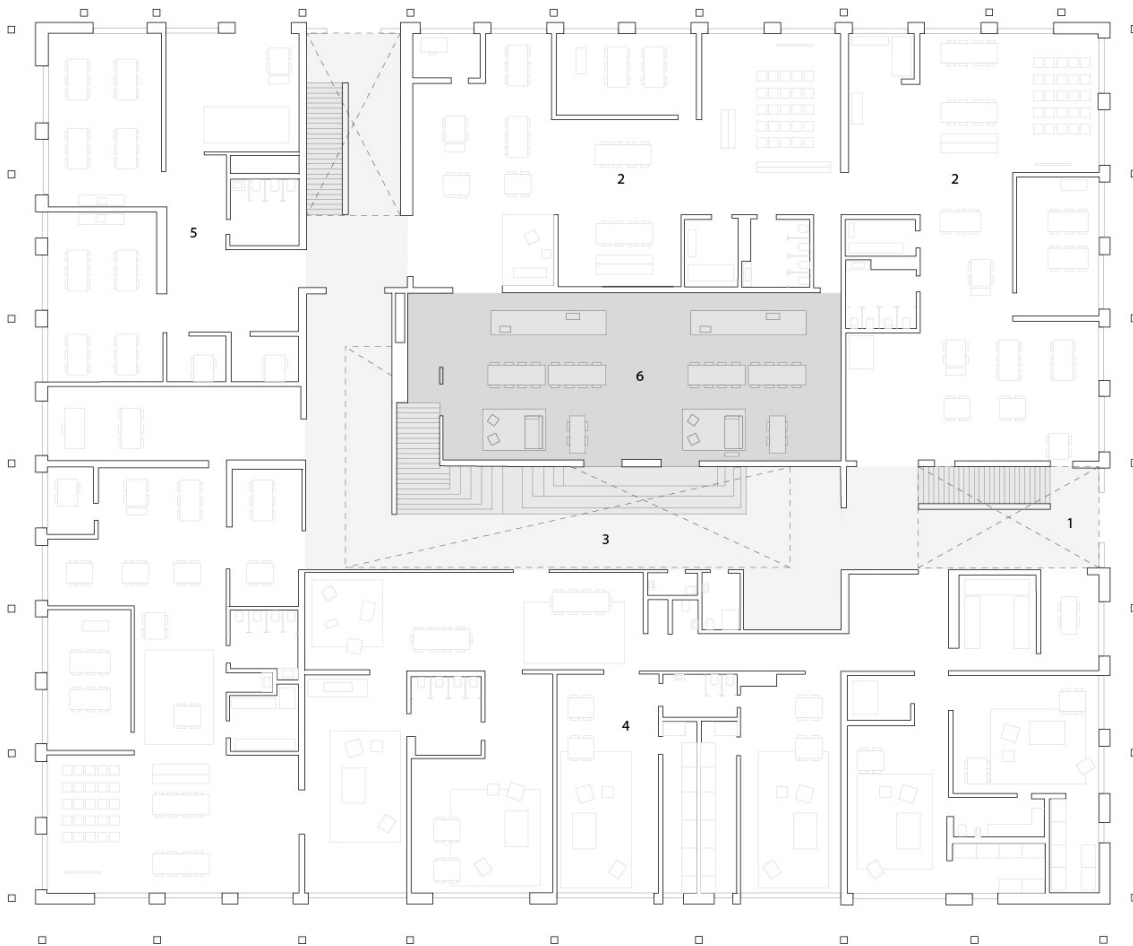

de zwarte hond
architecture urbanism strategy

Kindcentrum De Samenstroom

Nationale Staalprijs 2022

3D tekeningen staalconstructie 1e verdieping

© Swinn BV

Plattegrond Begane grond

Ground Floor

- 1 Entrance hall
- 2 Educational cluster
- 3 Heart
- 4 Childcare
- 5 Inclusive education cluster
- 6 Playroom

Plattegrond 1e verdieping

Second floor

- 1 Educational cluster
- 2 Inclusive education cluster
- 3 Heart
- 4 Instruction room