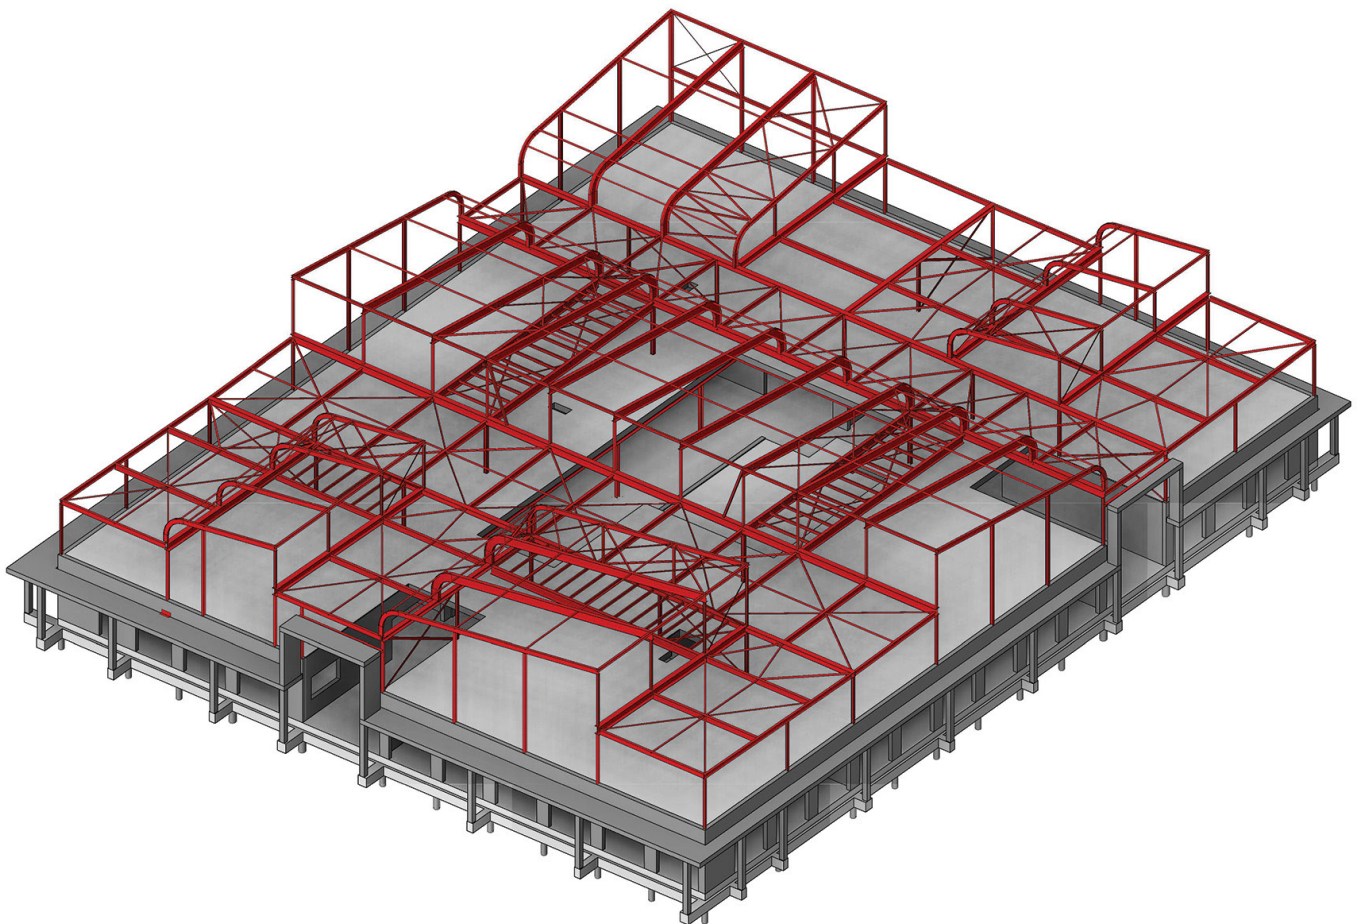

de zwarte hond
architecture urbanism strategy

Kindcentrum De Samenstroom

Nationale Staalprijs 2022

3D tekeningen staalconstructie 1e verdieping

© Swinn BV

Plattegrond Begane grond

Ground Floor

- 1 Entrance hall
- 2 Educational cluster
- 3 Heart
- 4 Childcare
- 5 Inclusive education cluster
- 6 Playroom

Plattegrond 1e verdieping

Second floor

- 1 Educational cluster
- 2 Inclusive education cluster
- 3 Heart
- 4 Instruction room