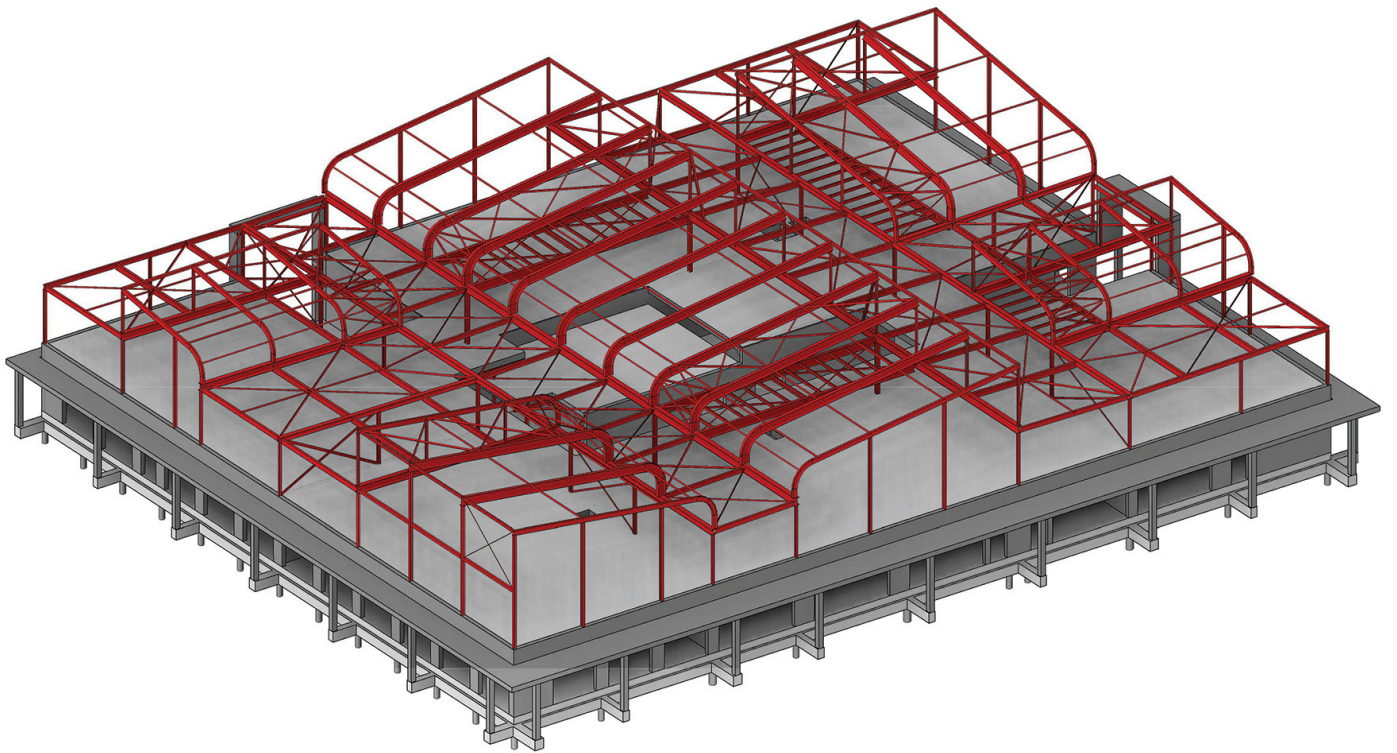

de zwarte hond
architecture urbanism strategy

Kindcentrum De Samenstroom

Nationale Staalprijs 2022

3D tekeningen staalconstructie 1e verdieping

© Swinn BV

Plattegrond Begane grond

Ground Floor

- 1 Entrance hall
- 2 Educational cluster
- 3 Heart
- 4 Childcare
- 5 Inclusive education cluster
- 6 Playroom

Plattegrond 1e verdieping

Second floor

- 1 Educational cluster
- 2 Inclusive education cluster
- 3 Heart
- 4 Instruction room