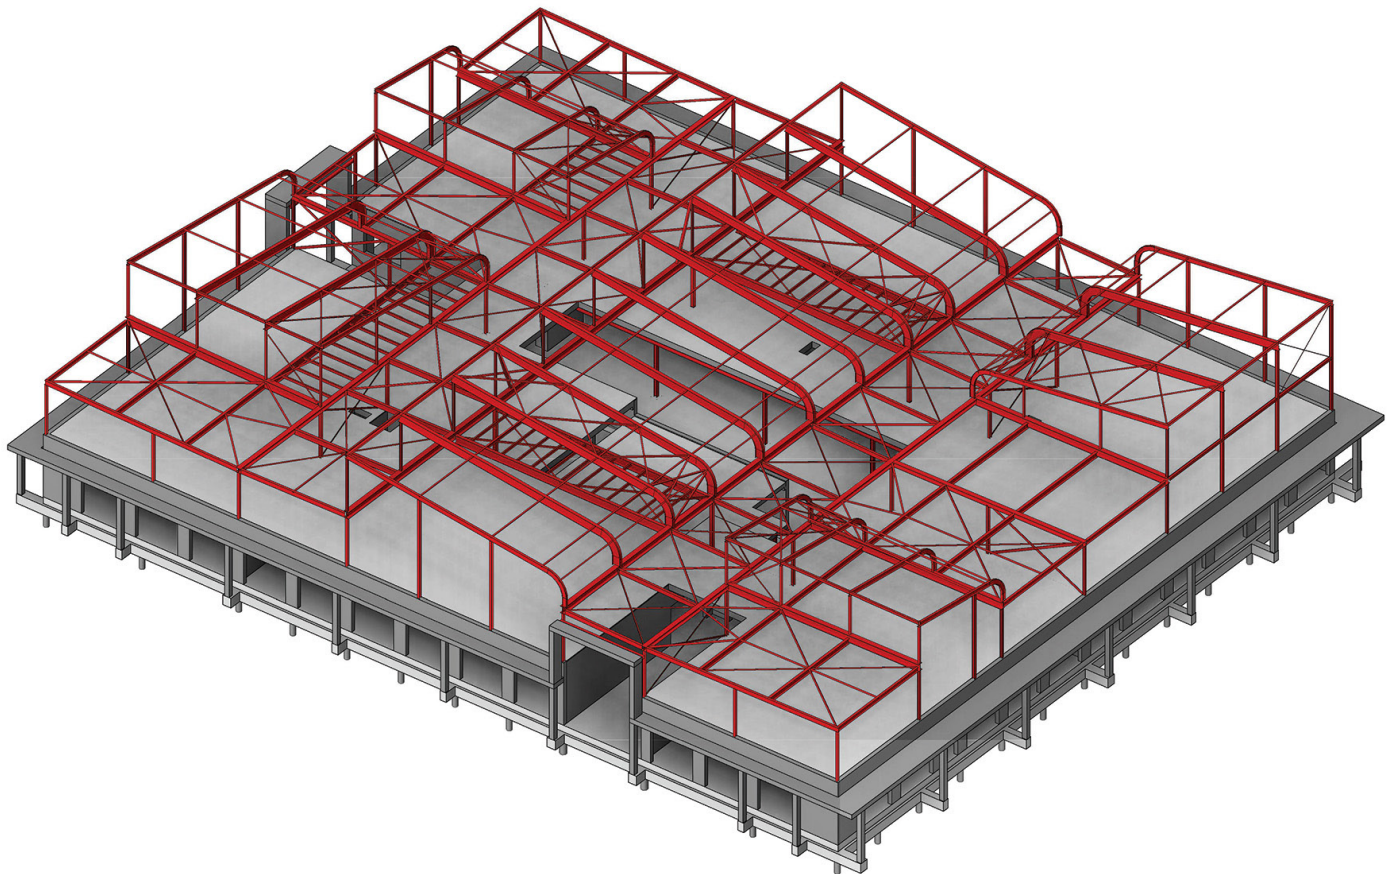

de zwarte hond
architecture urbanism strategy

Kindcentrum De Samenstroom

Nationale Staalprijs 2022

3D tekeningen staalconstructie 1e verdieping

© Swinn BV

Plattegrond Begane grond

Ground Floor

- 1 Entrance hall
- 2 Educational cluster
- 3 Heart
- 4 Childcare
- 5 Inclusive education cluster
- 6 Playroom

Plattegrond 1e verdieping

Second floor

- 1 Educational cluster
- 2 Inclusive education cluster
- 3 Heart
- 4 Instruction room