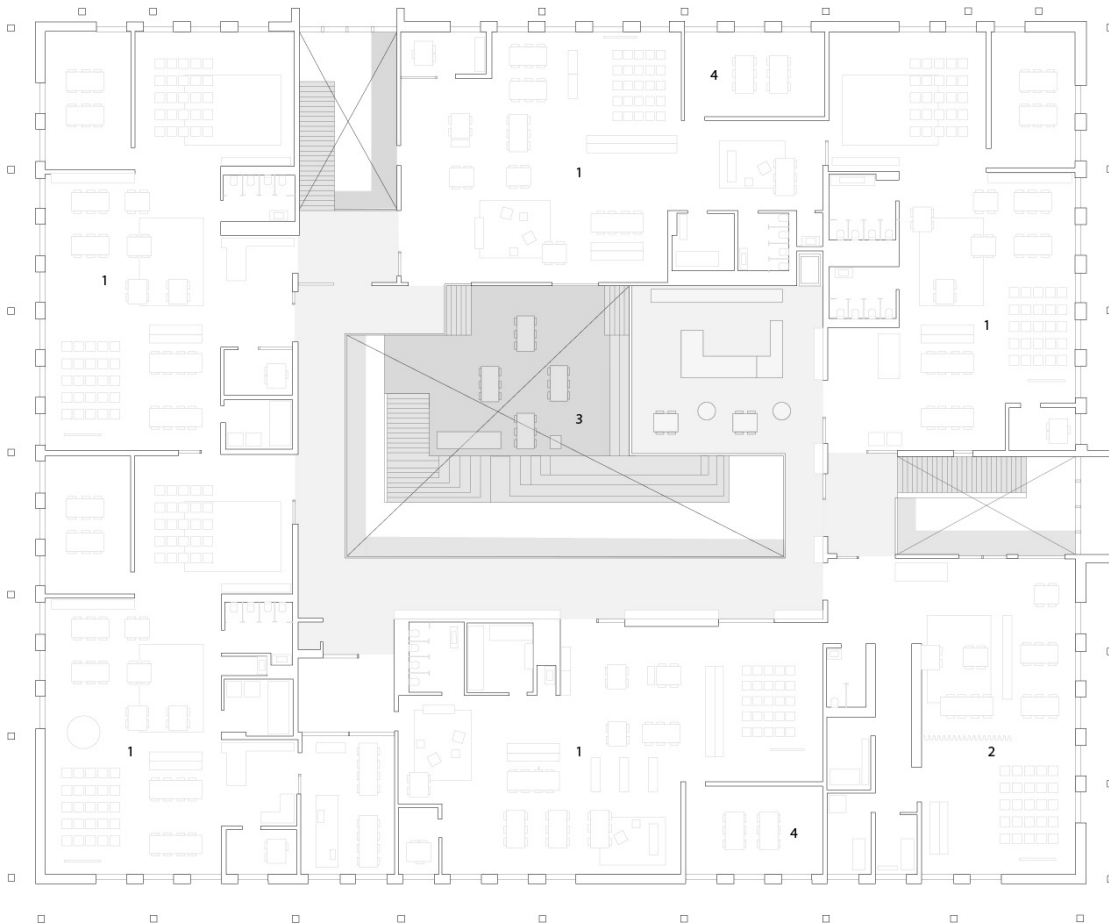

de zwarte hond
architecture urbanism strategy

Kindcentrum De Samenstroom

Nationale Staalprijs 2022

3D tekeningen staalconstructie 1e verdieping

© Swinn BV

Plattegrond Begane grond

Ground Floor

- 1 Entrance hall
- 2 Educational cluster
- 3 Heart
- 4 Childcare
- 5 Inclusive education cluster
- 6 Playroom

Plattegrond 1e verdieping

Second floor

- 1 Educational cluster
- 2 Inclusive education cluster
- 3 Heart
- 4 Instruction room