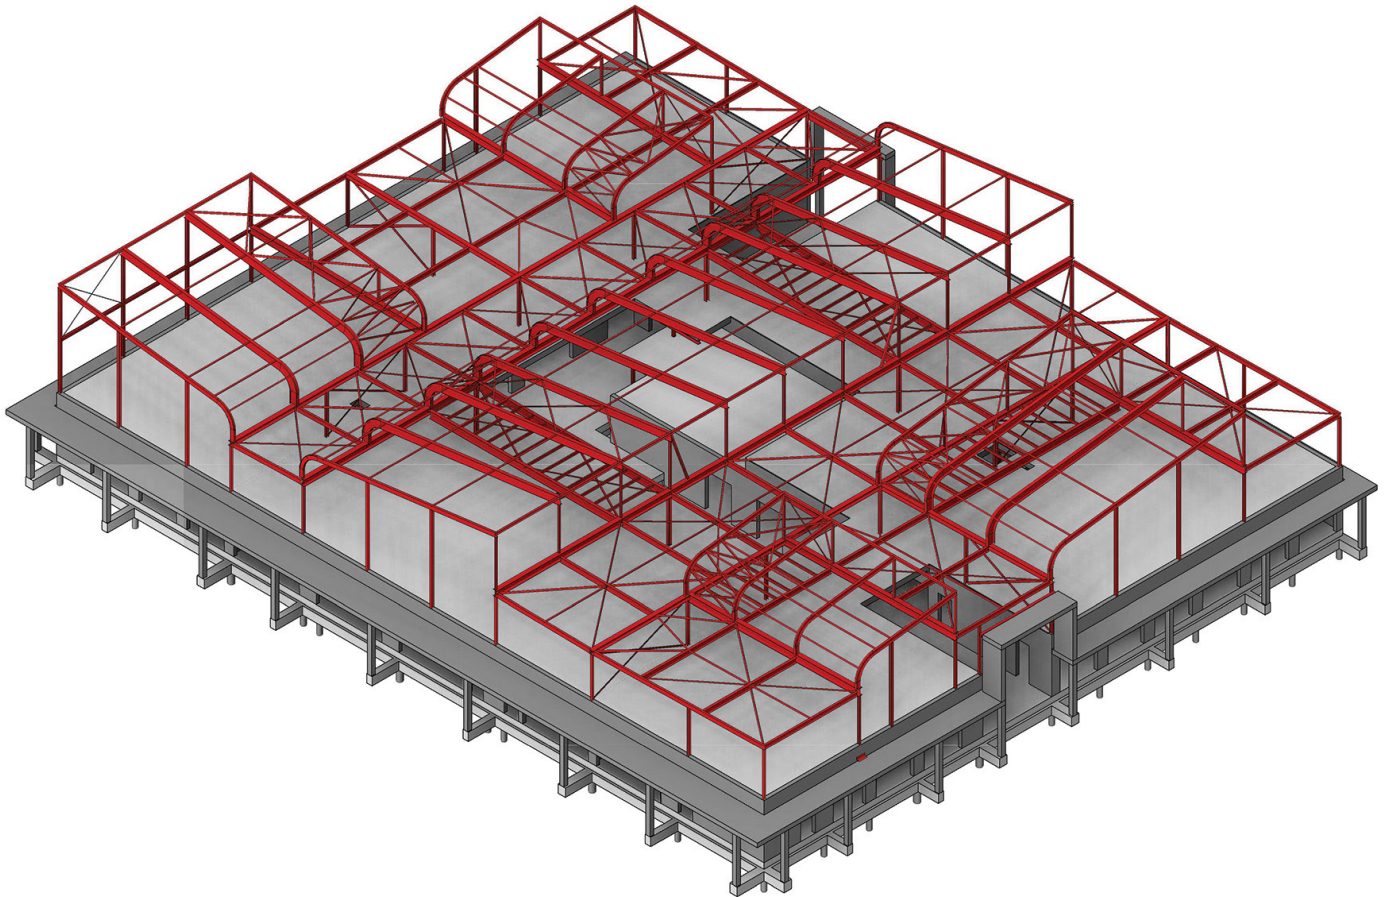

de zwarte hond
architecture urbanism strategy

Kindcentrum De Samenstroom

Nationale Staalprijs 2022

3D tekeningen staalconstructie 1e verdieping

© Swinn BV

Plattegrond Begane grond

Ground Floor

- 1 Entrance hall
- 2 Educational cluster
- 3 Heart
- 4 Childcare
- 5 Inclusive education cluster
- 6 Playroom

Plattegrond 1e verdieping

Second floor

- 1 Educational cluster
- 2 Inclusive education cluster
- 3 Heart
- 4 Instruction room